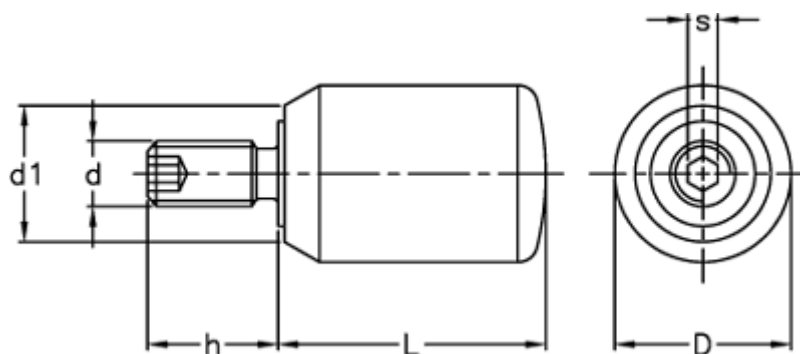

Data Sheet

Article number: 2304024980
Description: E+G Revolving handle
I.701/23+x-M5

Measures

D = 16.0
d1 = 12.5
d 6g = M5
h = 10
L = 23
s = 2